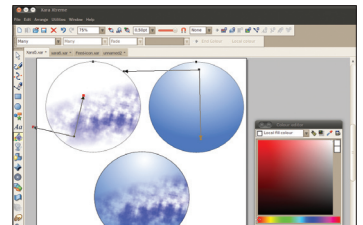

## LINUXUSER

**70 Workspace: Makagiga**  
A tool for every kind of content.

**74 Xara Xtreme for Linux**  
Xara is an Inkscape alternative for vector graphics.

**78 FVWM**  
This old-time window manager gives you control over your desktop.