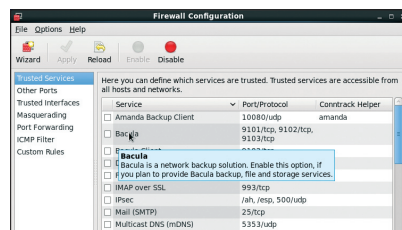

REVIEWS

- **42 Red Hat Enterprise Linux 6**
  We show you around the latest Enterprise Linux release.

ISSUE 123 FEB 2011
LINUX MAGAZINE
Try the Live distros with just one mouse click!
Install bonus software directly from additional repositories!
6 "buntus on one DVD!"

ubuntu 10.10 Sixpack

SEE P6 FOR FULL DETAILS

Ubuntu Live

Ubuntu Alternate

Kubuntu Live

Lubuntu Live

Xubuntu Live

Mythbuntu Live

&

Linux Mint 10
"Julia" - GNOME edition