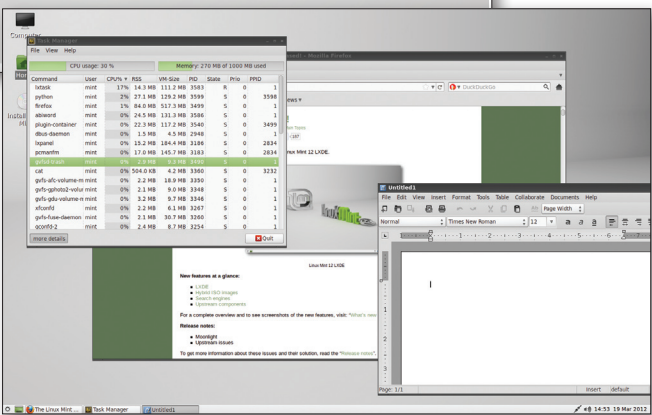

On the CD

- Lightweight, responsive LXDE desktop
- Includes Firefox, Thunderbird, Transmission, VLC, AbiWord, Pidgin, and much more
- Compatible with Ubuntu 11.10 "Oneiric Ocelot" repositories

DEFECTIVE CD?
 Defective CDs will be replaced.
 Please send an email to
subs@linux-magazine.com.

Linux Mint 12 LXDE Edition

This month's CD comes with the Linux Mint 12 "Lisa" LXDE edition [1]. Mint 12 "Lisa" [2]-[5] is based on Ubuntu 11.10 "Oneiric Ocelot" and is thus compatible with the Ubuntu repositories.

Linux Mint is a popular and versatile Linux known for ease of use. The LXDE desktop included with this edition is a fast and efficient desktop environment that works well with low-performance systems, such as older computers and netbooks. In addition to going light on the hardware, LXDE is designed to consume less energy, which allows it to run longer on battery-powered notebooks.