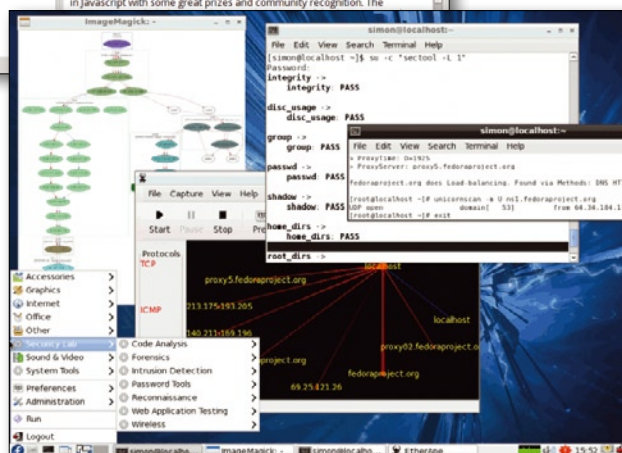

ADDITIONAL RESOURCES

1. [1] Fedora project:
   <http://fedoraproject.org/>
2. [2] Fedora KDE Spin:
   <http://spins.fedoraproject.org/kde/>
3. [3] Fedora Security Spin:
   <http://spins.fedoraproject.org/security/>
4. [4] Fedora documentation:
   <http://docs.fedoraproject.org>
5. [5] Fedora forum:
   <http://www.fedoraforum.org/>