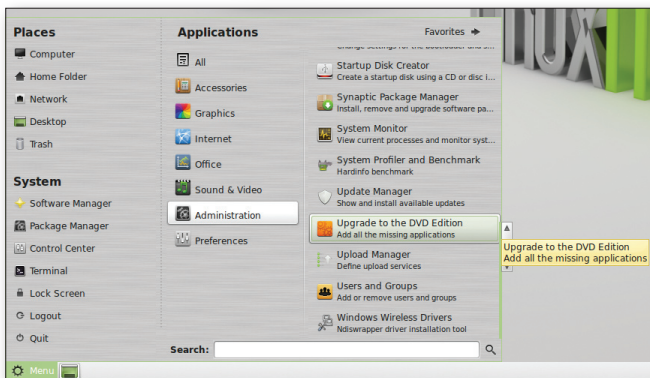

On the DVD

fedora 15

& Linux Mint 11

"Katya" - Gnome Edition

ISSUE 129 AUGUST 2011

LINUX
MAGAZINE

**DUAL
DISTRO
DVD!**

**EcoDisc
DVD ROM**

- Live boot Linux Mint 11
- Fedora 15 hard disk install
- Check out the latest software!

Fedora 15 and Linux Mint 11 Live

This month's DVD offers the choice of two exciting new distros: Fedora 15 and the Linux Mint 11 "Katya" Gnome edition. Live boot into Linux Mint or launch a permanent installation of Fedora 15 from the DVD's custom boot menu.

Fedora 15

With version 15, Fedora [1] continues its tradition of pioneering the latest software to the mainstream Linux world. The new Gnome 3 desktop makes its Fedora debut for systems with 3D graphics support (2D systems will see a modified version of Gnome 2 that incorporates Gnome 3 design elements). LibreOffice replaces the OpenOffice.org productivity suite. Other improvements with the latest Fedora release include a shorter boot time with the new systemd daemon.

Linux Mint 11

Linux Mint [4] has a reputation for simplicity and a great out-of-the-box user experience. A practical collection of desktop tools offers an inviting transition for Linux beginners, and third-party codecs and plug-ins provide easy audio and video playback.

The newly released version 11 is based on Ubuntu 11.04 "Natty Narwhal" and comes with the Gnome 2.32 desktop

Press [Tab] to edit options

LINUX
MAGAZINE