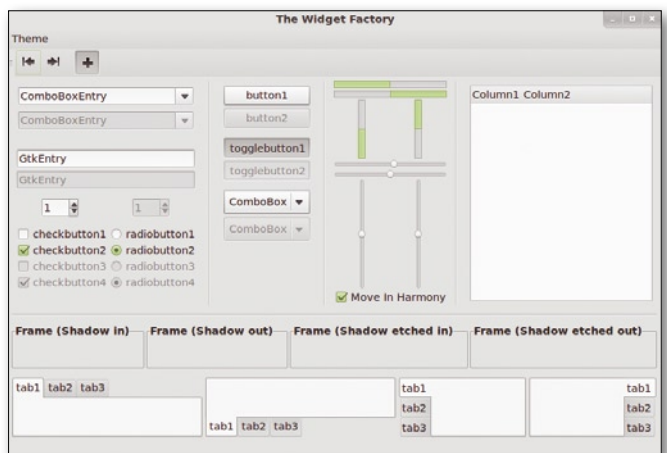

DEFECTIVE DISC?
Defective discs will be replaced.
Please send an email to
subs@linux-magazine.com.

ADDITIONAL RESOURCES

1. [1] Linux Mint project:
   <http://www.linuxmint.com/>
2. [2] Linux Mint 13 release notes:
   <http://linuxmint.com/re1_maya.php>
3. [3] Linux Mint forums:
   <http://forums.linuxmint.com/>
4. [4] Linux Mint documentation:
   <http://www.linuxmint.com/documentation.php>